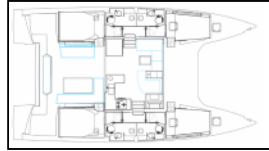

Power catamaran Nautitech 47 Power AG Princess

Yacht ID:	9959
Yacht type:	Power catamaran
Yacht:	Nautitech 47 Power AG Princess
Marina:	Griechenland / Lefkas main port
Production year:	2019
Cabins:	4 + 2
Deposit:	5.000,00 €