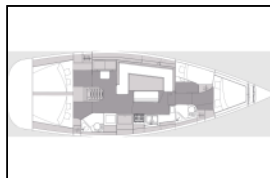

## Segelyacht Elan Impression 45.1 Simply the Best

Yacht ID:	9582
Yacht type:	Segelyacht
Yacht:	<a href="#">Elan Impression 45.1 Simply the Best</a>
Marina:	Kroatien / Marina Punat, Krk
Production year:	2023
Cabins:	4
Deposit:	2.000,00 €