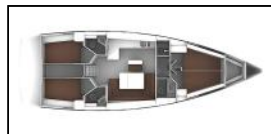

Segelyacht Bavaria Cruiser 46 ECONOMY

Yacht ID:	8749
Yacht type:	Segelyacht
Yacht:	Bavaria Cruiser 46 ECONOMY
Marina:	Griechenland / Corfu, Gouvia Marina
Production year:	2016
Cabins:	4
Deposit:	3.000,00 €