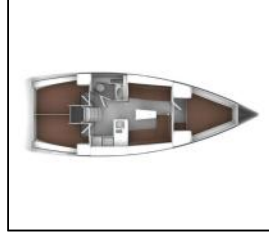

## Segelyacht Bavaria Cruiser 37 Black Pearl

Yacht ID:	7945
Yacht type:	Segelyacht
Yacht:	<a href="#">Bavaria Cruiser 37 Black Pearl</a>
Marina:	Spanien / Arenal/Playa de Palma
Production year:	2014
Cabins:	3
Deposit:	2.000,00 €