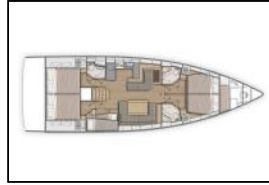

Segelyacht Oceanis 51.1 Kos 51.1

Deckausrüstung: Bimini Top, Sprayhood,
Navigation: Autopilot, Bugstrahlruder, Electronic sea charts,
GPS Kartenplotter, GPS Kartenplotter - Cockpit,
Yachtelektrik: Heizung, Solar Panel,

Yacht ID:	7857
Yacht type:	Segelyacht
Yacht:	Oceanis 51.1 Kos 51.1
Marina:	Griechenland / Kos, Kos Marina
Production year:	2018
Cabins:	5 + 1
Deposit:	3.300,00 €

front.CHARTERS_BOOKING_LIST_AVAILABILITY