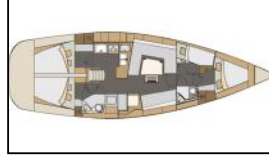

## Segelyacht Elan Impression 45 Anita

Yacht ID:	7716
Yacht type:	Segelyacht
Yacht:	<a href="#">Elan Impression 45 Anita</a>
Marina:	Kroatien / ACI Marina Split
Production year:	2018
Cabins:	4
Deposit:	1.600,00 €