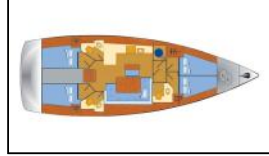

Segelyacht Bavaria Cruiser 46 Beef

Yacht ID:	732
Yacht type:	Segelyacht
Yacht:	Bavaria Cruiser 46 Beef
Marina:	Kroatien / Marina Tehnomont Veruda, Pula
Production year:	2015
Cabins:	4
Deposit:	1.500,00 €