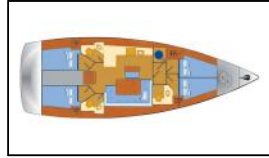

Segelyacht Bavaria Cruiser 46 Beef

Yacht ID:	732
Yacht type:	Segelyacht
Yacht:	Bavaria Cruiser 46 Beef
Marina:	Kroatien / Marina Tehnomont Veruda, Pula
Production year:	2015
Cabins:	4
Deposit:	1.500,00 €