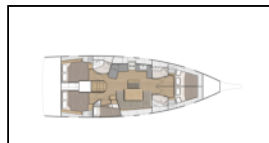

## Segelyacht Oceanis 46.1 Mary Too

Yacht ID:	7076
Yacht type:	Segelyacht
Yacht:	<a href="#">Oceanis 46.1 Mary Too</a>
Marina:	Griechenland / Athens, Alimos marina
Production year:	2022
Cabins:	5
Deposit:	3.000,00 €