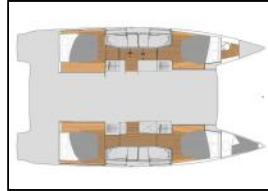

Katamaran Fountaine Pajot Elba 45 La Grange

| | |
|------------------|---|
| Yacht ID: | 7058 |
| Yacht type: | Katamaran |
| Yacht: | Fountaine Pajot Elba 45 La Grange |
| Marina: | Kroatien / Marina Zadar (ex. Tankerkomerc) |
| Production year: | 2022 |
| Cabins: | 4 + 1 |
| Deposit: | 2.500,00 € |