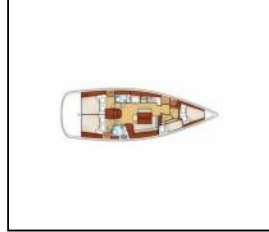

## Segelyacht Oceanis 43 Family Sophia-Maria

Yacht ID:	521
Yacht type:	Segelyacht
Yacht:	<a href="#">Oceanis 43 Family Sophia-Maria</a>
Marina:	Türkei / Göcek
Production year:	2011
Cabins:	4
Deposit:	2.500,00 €