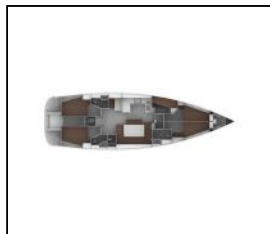

## Segelyacht Bavaria Cruiser 50 Marianthi M

Yacht ID:

Yacht type:

Yacht:

Marina:

Production year:

Cabins:

Deposit: