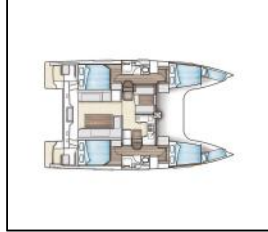

Katamaran Nautitech 40 open NEW Whale Symphony

Yacht ID:	17846
Yacht type:	Katamaran
Yacht:	Nautitech 40 open NEW Whale Symphony
Marina:	Kroatien / Tribunj D-Marin
Production year:	2018
Cabins:	4 + 2
Deposit:	2.000,00 €