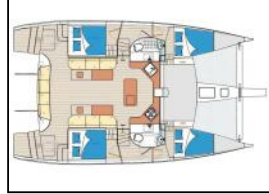

Katamaran Island Spirit 410 Gauthai

Yacht ID:	17539
Yacht type:	Katamaran
Yacht:	Island Spirit 410 Gauthai
Marina:	Thailand / Phuket, Yacht Haven Marina
Production year:	2025
Cabins:	4
Deposit:	4.000,00 €