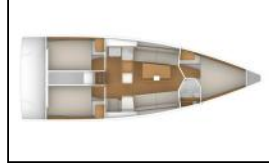

## Segelyacht First 36 Ultra First

Yacht ID:	17320
Yacht type:	Segelyacht
Yacht:	<a href="#">First 36 Ultra First</a>
Marina:	Kroatien / ACI Marina Split
Production year:	2022
Cabins:	3
Deposit:	1.600,00 €