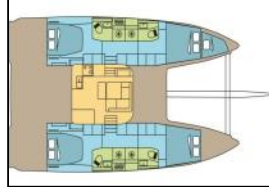

Katamaran Excess 14 MULAN

| | |
|------------------|--------------------------------------|
| Yacht ID: | 16765 |
| Yacht type: | Katamaran |
| Yacht: | Excess 14 MULAN |
| Marina: | Karibik / Grenada, Port Louis Marina |
| Production year: | 2025 |
| Cabins: | 4 + 1 |
| Deposit: | 8.000,00 € |