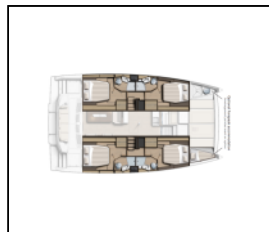

## Katamaran Bali 4.4 Belle Isle

|                  |                                          |
|------------------|------------------------------------------|
| Yacht ID:        | 16703                                    |
| Yacht type:      | Katamaran                                |
| Yacht:           | <a href="#">Bali 4.4 Belle Isle</a>      |
| Marina:          | Thailand / Phuket, Yacht Haven<br>Marina |
| Production year: | 2023                                     |
| Cabins:          | 4 + 2                                    |
| Deposit:         | 6.500,00 €                               |