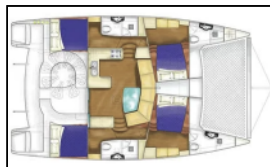

Katamaran Matrix Vision 450 Kirsty B

Yacht ID:	16702
Yacht type:	Katamaran
Yacht:	Matrix Vision 450 Kirsty B
Marina:	Thailand / Phuket, Yacht Haven Marina
Production year:	2014
Cabins:	4
Deposit:	5.000,00 €