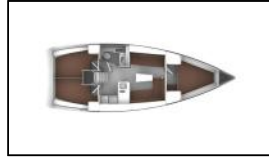

Segelyacht Bavaria Cruiser 37 Roger Rabbit

Yacht ID:	16571
Yacht type:	Segelyacht
Yacht:	Bavaria Cruiser 37 Roger Rabbit
Marina:	Türkei / Fethiye, Ece Saray Marina Resort
Production year:	2016
Cabins:	3
Deposit:	1.500,00 €