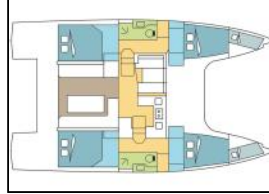

Katamaran Nautitech 40 Open JEMILYA

Yacht ID:	16252
Yacht type:	Katamaran
Yacht:	Nautitech 40 Open JEMILYA
Marina:	Bahamas / Nassau, Palm Cay Marina
Production year:	2014
Cabins:	4 + 2
Deposit:	4.000,00 €