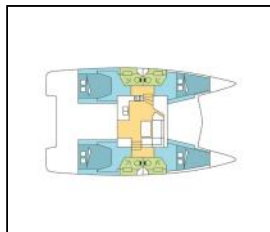

Katamaran Fountaine Pajot Lucia 40 ELUCHIL

Yacht ID:	16172
Yacht type:	Katamaran
Yacht:	Fountaine Pajot Lucia 40 ELUCHIL
Marina:	Seychellen / Seychelles, Praslin
Production year:	2020
Cabins:	4
Deposit:	5.000,00 €