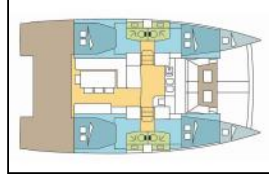

## Katamaran Bali 4.1 MELETH

Yacht ID:	16159
Yacht type:	Katamaran
Yacht:	<a href="#">Bali 4.1 MELETH</a>
Marina:	Thailand / Phuket, Yacht Haven Marina
Production year:	2020
Cabins:	4 + 2
Deposit:	5.000,00 €