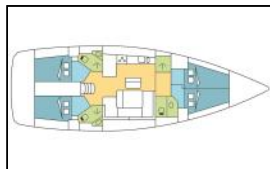

Segelyacht Bavaria Cruiser 46 BIZET

| | |
|------------------|--|
| Yacht ID: | 15751 |
| Yacht type: | Segelyacht |
| Yacht: | Bavaria Cruiser 46 BIZET |
| Marina: | Seychellen / Seychelles, Praslin |
| Production year: | 2017 |
| Cabins: | 4 |
| Deposit: | 4.000,00 € |