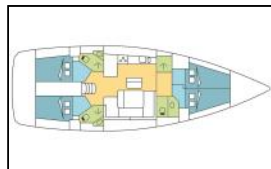

## Segelyacht Bavaria Cruiser 46 BIZET

Yacht ID:	15751
Yacht type:	Segelyacht
Yacht:	<a href="#">Bavaria Cruiser 46 BIZET</a>
Marina:	Seychellen / Seychelles, Praslin
Production year:	2017
Cabins:	4
Deposit:	4.000,00 €