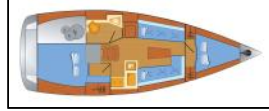

## Segelyacht Bavaria Cruiser 32 Friends

Yacht ID:	15440
Yacht type:	Segelyacht
Yacht:	<a href="#">Bavaria Cruiser 32 Friends</a>
Marina:	Deutschland / Heiligenhafen
Production year:	2013
Cabins:	2
Deposit:	1.500,00 €