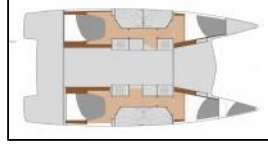

Katamaran Fountaine Pajot Isla 40 Portofino

Yacht ID:	15351
Yacht type:	Katamaran
Yacht:	Fountaine Pajot Isla 40 Portofino
Marina:	Türkei / Fethiye, Yacht Classic Hotel Marina
Production year:	2025
Cabins:	4
Deposit:	3.500,00 €