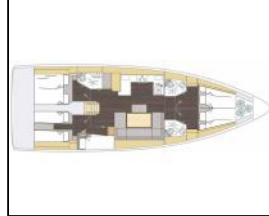

## Segelyacht Bavaria C46 Rana

Yacht ID:	14823
Yacht type:	Segelyacht
Yacht:	<a href="#">Bavaria C46 Rana</a>
Marina:	Türkei / Setur Göcek Village Port
Production year:	2025
Cabins:	5
Deposit:	4.000,00 €