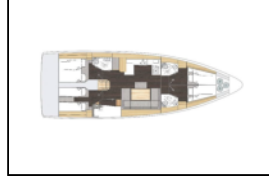

Segelyacht Bavaria C46 Lady Andaman

Yacht ID:	14525
Yacht type:	Segelyacht
Yacht:	Bavaria C46 Lady Andaman
Marina:	Thailand / Phuket, Yacht Haven Marina
Production year:	2024
Cabins:	5
Deposit:	5.000,00 €