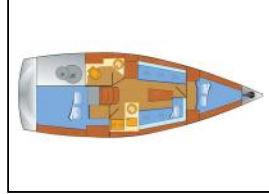

Segelyacht Bavaria Cruiser 33 Claysea

Yacht ID:	13865
Yacht type:	Segelyacht
Yacht:	Bavaria Cruiser 33 Claysea
Marina:	Deutschland / Barth, Yachtwerft Ramin
Production year:	2016
Cabins:	2
Deposit:	1.500,00 €