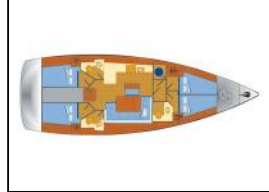

Segelyacht Bavaria Cruiser 46 Galaxy

| | |
|------------------|---|
| Yacht ID: | 13853 |
| Yacht type: | Segelyacht |
| Yacht: | Bavaria Cruiser 46 Galaxy |
| Marina: | Deutschland / Marina Flensburg Sonwik |
| Production year: | 2015 |
| Cabins: | 4 |
| Deposit: | 1.500,00 € |