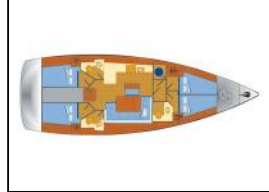

Segelyacht Bavaria Cruiser 46 Galaxy

Yacht ID:	13853
Yacht type:	Segelyacht
Yacht:	Bavaria Cruiser 46 Galaxy
Marina:	Deutschland / Marina Flensburg Sonwik
Production year:	2015
Cabins:	4
Deposit:	1.500,00 €