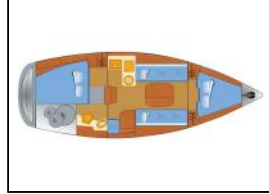

## Segelyacht Bavaria 31 Cruiser Seepocke

Yacht ID:	13849
Yacht type:	Segelyacht
Yacht:	<a href="#">Bavaria 31 Cruiser Seepocke</a>
Marina:	Deutschland / Marina Flensburg Sonwik
Production year:	2008
Cabins:	2
Deposit:	1.500,00 €