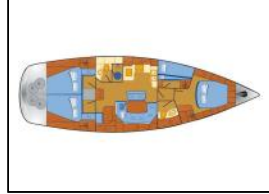

Segelyacht Bavaria 46 Cruiser Snoopy

| | |
|------------------|---|
| Yacht ID: | 13815 |
| Yacht type: | Segelyacht |
| Yacht: | Bavaria 46 Cruiser Snoopy |
| Marina: | Deutschland / Marina Flensburg Sonwik |
| Production year: | 2009 |
| Cabins: | 4 |
| Deposit: | 1.500,00 € |