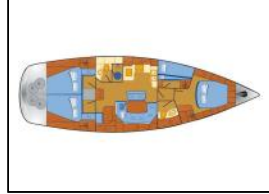

Segelyacht Bavaria 46 Cruiser Snoopy

Yacht ID:	13815
Yacht type:	Segelyacht
Yacht:	Bavaria 46 Cruiser Snoopy
Marina:	Deutschland / Marina Flensburg Sonwik
Production year:	2009
Cabins:	4
Deposit:	1.500,00 €