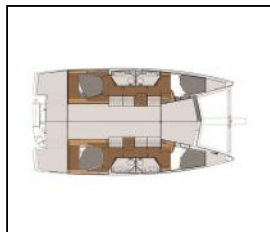

## Katamaran Fountaine Pajot Lucia 40 Stella Luna

Yacht ID:	13728
Yacht type:	Katamaran
Yacht:	<a href="#">Fountaine Pajot Lucia 40 Stella Luna</a>
Marina:	Kroatien / Marina Punat, Krk
Production year:	2017
Cabins:	4
Deposit:	2.500,00 €