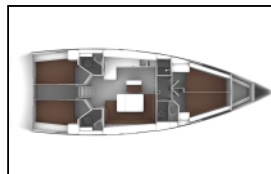

Segelyacht Bavaria Cruiser 46 Simba

Yacht ID:	13590
Yacht type:	Segelyacht
Yacht:	Bavaria Cruiser 46 Simba
Marina:	Türkei / Fethiye, Ece Saray Marina Resort
Production year:	2016
Cabins:	4
Deposit:	3.000,00 €