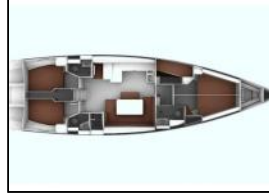

Segelyacht Bavaria Cruiser 51 Philoctetes

Yacht ID:	13555
Yacht type:	Segelyacht
Yacht:	Bavaria Cruiser 51 Philoctetes
Marina:	Griechenland / Athens, Alimos marina
Production year:	2015
Cabins:	5
Deposit:	2.500,00 €