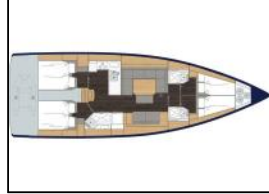

## Segelyacht Bavaria C45 Isabella 2

Yacht ID:	13416
Yacht type:	Segelyacht
Yacht:	<a href="#">Bavaria C45 Isabella 2</a>
Marina:	Thailand / Phuket, Yacht Haven Marina
Production year:	2018
Cabins:	4
Deposit:	3.000,00 €