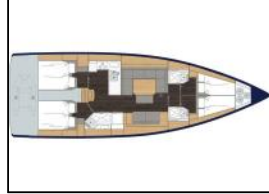

Segelyacht Bavaria C45 Southern Star

Yacht ID:	13415
Yacht type:	Segelyacht
Yacht:	Bavaria C45 Southern Star
Marina:	Thailand / Phuket, Yacht Haven Marina
Production year:	2018
Cabins:	4
Deposit:	3.000,00 €