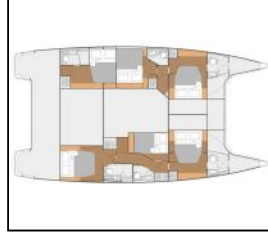

Katamaran Fountaine Pajot Saba 50 Anna Isabella

Yacht ID:	12933
Yacht type:	Katamaran
Yacht:	Fountaine Pajot Saba 50 Anna Isabella
Marina:	Seychellen / Seychelles, Eden Island Marina
Production year:	2019
Cabins:	5 + 1
Deposit:	1.500,00 €