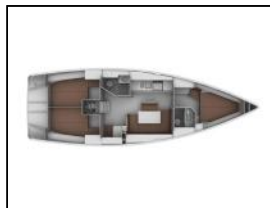

## Segelyacht Bavaria Cruiser 40 Orca

Yacht ID:	12635
Yacht type:	Segelyacht
Yacht:	<a href="#">Bavaria Cruiser 40 Orca</a>
Marina:	Kroatien / Marina Zenta, Split
Production year:	2013
Cabins:	3
Deposit:	1.500,00 €