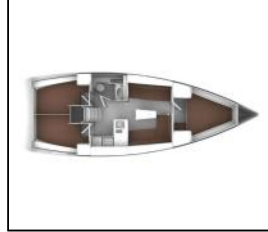

Segelyacht Bavaria Cruiser 37 Into the Blue

Yacht ID:	12500
Yacht type:	Segelyacht
Yacht:	Bavaria Cruiser 37 Into the Blue
Marina:	Kroatien / Marina Vrsar
Production year:	2014
Cabins:	3
Deposit:	1.000,00 €