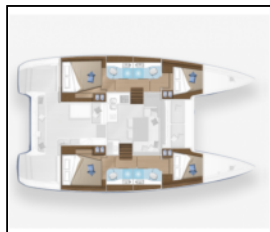

Katamaran Lagoon 40 Leo

| | |
|------------------|--|
| Yacht ID: | 12484 |
| Yacht type: | Katamaran |
| Yacht: | Lagoon 40 Leo |
| Marina: | Türkei / Fethiye, Ece Saray Marina Resort |
| Production year: | 2020 |
| Cabins: | 4 |
| Deposit: | 3.500,00 € |