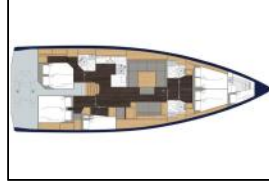

Segelyacht Bavaria C50 Elli

| | |
|------------------|--------------------------------------|
| Yacht ID: | 12401 |
| Yacht type: | Segelyacht |
| Yacht: | Bavaria C50 Elli |
| Marina: | Griechenland / Athens, Alimos marina |
| Production year: | 2020 |
| Cabins: | 5 + 1 |
| Deposit: | 3.700,00 € |