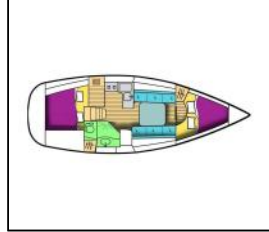

Segelyacht Oceanis Clipper 323 Despina

| | |
|------------------|---|
| Yacht ID: | 12329 |
| Yacht type: | Segelyacht |
| Yacht: | Oceanis Clipper 323 Despina |
| Marina: | Kroatien / Marina Kornati, Biograd |
| Production year: | 2004 |
| Cabins: | 2 |
| Deposit: | 1.000,00 € |