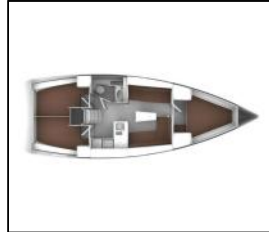

## Segelyacht Bavaria Cruiser 37 Matija

Yacht ID:	12282
Yacht type:	Segelyacht
Yacht:	<a href="#">Bavaria Cruiser 37 Matija</a>
Marina:	Kroatien / Marina Zadar (ex. Tankercomerc)
Production year:	2019
Cabins:	3
Deposit:	2.000,00 €