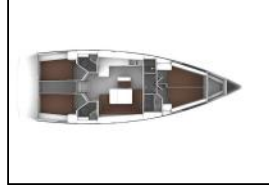

Segelyacht Bavaria Cruiser 46 Ioli

Yacht ID:	12029
Yacht type:	Segelyacht
Yacht:	Bavaria Cruiser 46 Ioli
Marina:	Griechenland / Athens, Alimos marina
Production year:	2016
Cabins:	4
Deposit:	2.500,00 €