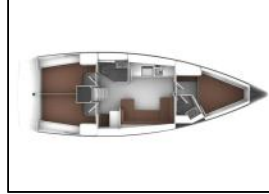

Segelyacht Bavaria Cruiser 41 Anemoessa

Yacht ID:	12008
Yacht type:	Segelyacht
Yacht:	Bavaria Cruiser 41 Anemoessa
Marina:	Griechenland / Preveza Main Port
Production year:	2016
Cabins:	3
Deposit:	3.200,00 €