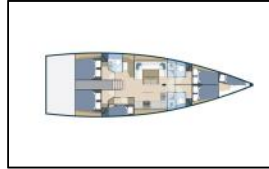

## Segelyacht More 55 More Grey

Yacht ID:	11447
Yacht type:	Segelyacht
Yacht:	<a href="#">More 55 More Grey</a>
Marina:	Kroatien / Trogir, Yachtclub Seget (Marina Baotić)
Production year:	2016
Cabins:	5 + 1
Deposit:	2.500,00 €