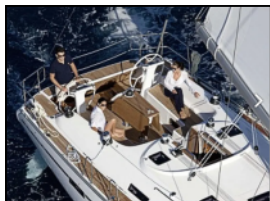

## Segelyacht Bavaria Cruiser 46 Windland

Yacht ID:	11009
Yacht type:	Segelyacht
Yacht:	<a href="#">Bavaria Cruiser 46 Windland</a>
Marina:	Schweden / Göteborg, City Marina
Production year:	2020
Cabins:	4
Deposit:	2.500,00 €