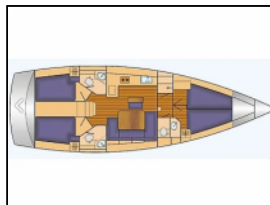

## Segelyacht Bavaria Cruiser 46 Windland

Yacht ID:	11009
Yacht type:	Segelyacht
Yacht:	<a href="#">Bavaria Cruiser 46 Windland</a>
Marina:	Schweden / Göteborg, City Marina
Production year:	2020
Cabins:	4
Deposit:	2.500,00 €