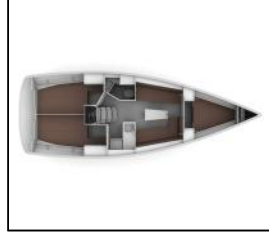

Segelyacht Bavaria Cruiser 34 So What

Yacht ID:	10392
Yacht type:	Segelyacht
Yacht:	Bavaria Cruiser 34 So What
Marina:	Schweden / Stockholm, Saltsjö Pir Marina
Production year:	2017
Cabins:	3
Deposit:	2.000,00 €