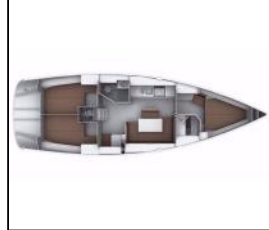

## Segelyacht Bavaria Cruiser 40 Lola

Yacht ID:	10192
Yacht type:	Segelyacht
Yacht:	<a href="#">Bavaria Cruiser 40 Lola</a>
Marina:	Griechenland / Volos
Production year:	2013
Cabins:	3
Deposit:	2.000,00 €