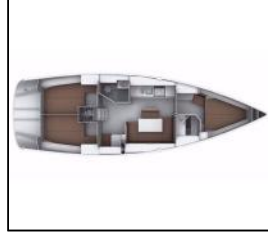

## Segelyacht Bavaria Cruiser 40 Lola

Yacht ID:	10192
Yacht type:	Segelyacht
Yacht:	<a href="#">Bavaria Cruiser 40 Lola</a>
Marina:	Griechenland / Volos
Production year:	2013
Cabins:	3
Deposit:	2.000,00 €