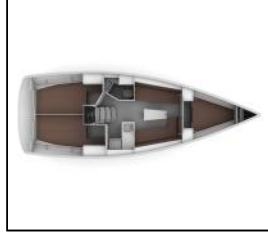

## Segelyacht Bavaria Cruiser 34 Just Enjoy

Yacht ID:	10008
Yacht type:	Segelyacht
Yacht:	<a href="#">Bavaria Cruiser 34 Just Enjoy</a>
Marina:	Italien / Elba, Portoferraio
Production year:	2023
Cabins:	3
Deposit:	2.500,00 €